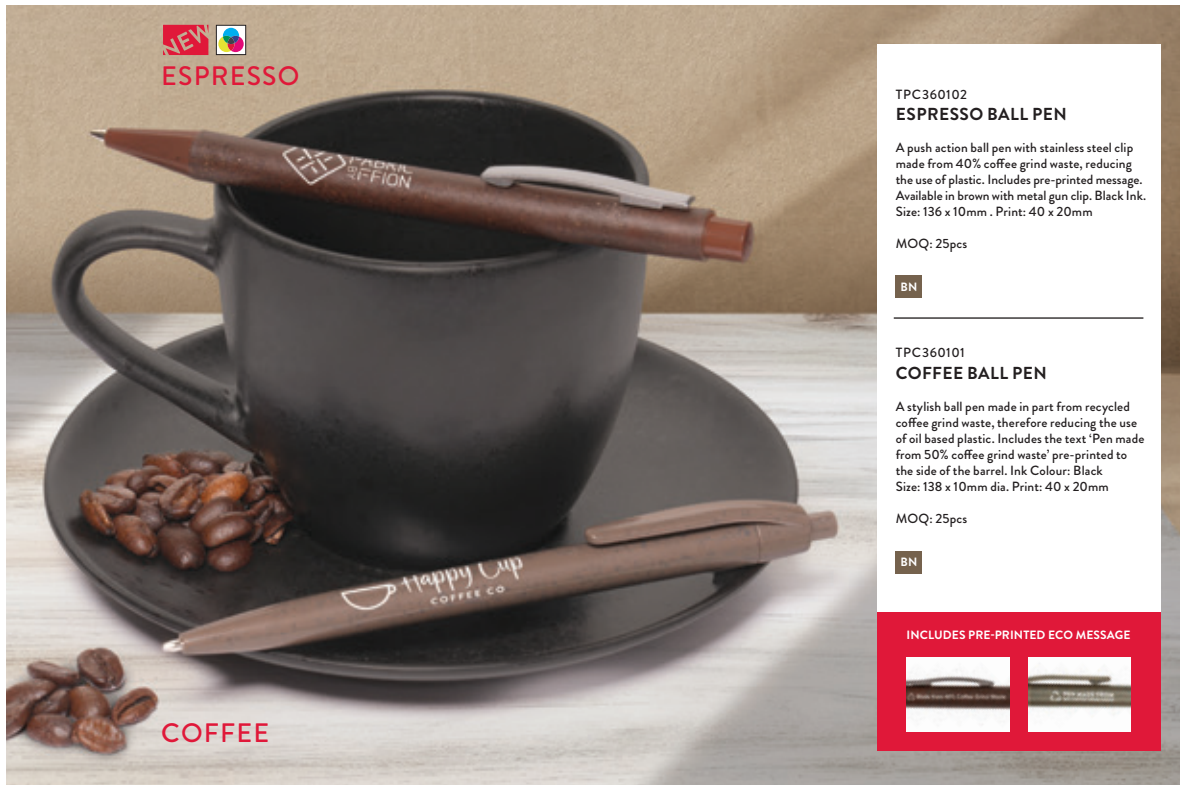

ESPRESSO

TPC360102
ESPRESSO BALL PEN

MOQ: 25pcs

TPC360101
COFFEE BALL PEN

MOQ: 25pcs

INCLUDES PRE-PRINTED ECO MESSAGE

COFFEE