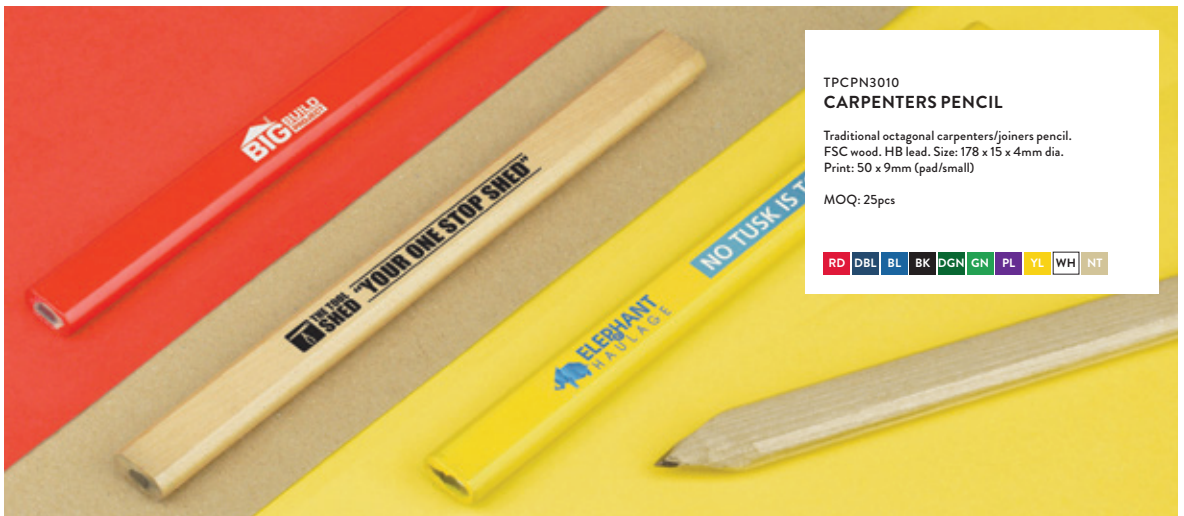

TPCPN3010
CARPENTERS PENCIL

MOQ: 25pcs

RD DBL BL BK DGN GN PL YL WH NT