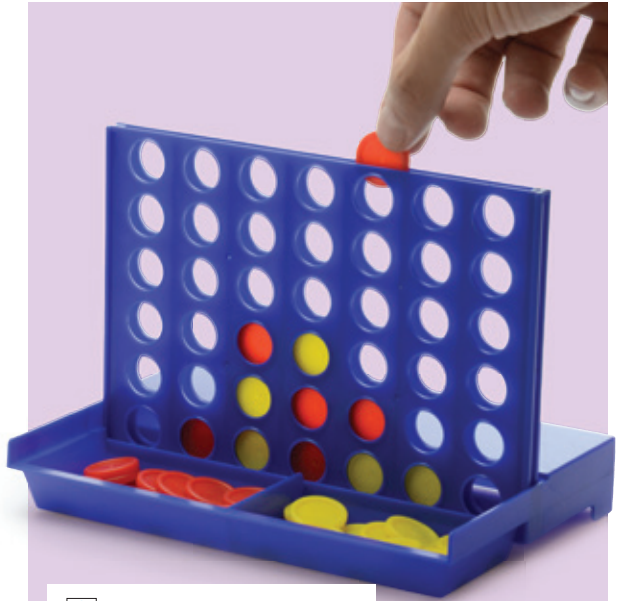

ZP0082
MAGNETIC JIGSAW

Certs: EN71

MOQ: 25pcs

ZA0224
4 IN A ROW

Certs: EN71

MOQ: 25pcs

NEW

ZP0088
TUMBLING TOWER TOY SET

Bamboo tumbling tower block game supplied with branded RPET drawstring storage bag. Made from 100% sustainable materials.
Size: 200 x 170mm (bag)
Print: 80 x 80mm (bag)

Certs: EN71

MOQ: 25pcs

ZA1250
KRAFT PLAYING CARDS

Certs: EN71

MOQ: 25pcs