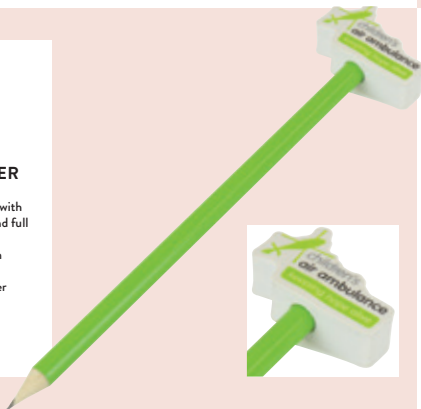

**ZZ1189
PENCIL WITH
BESPOKE ERASER**

MOQ: 1000pcs

**ZP0044
ERASER**

MOQ: 1000pcs