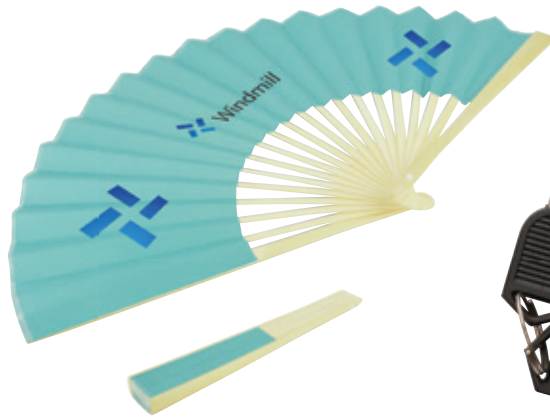

Spanish style hand held paper fan with bamboo wood.
Size: 230 x 420 x 3mm (open) 230 x 27 x 15mm (closed)
Full Colour: 420 x 200mm

MOQ: 1000pcs