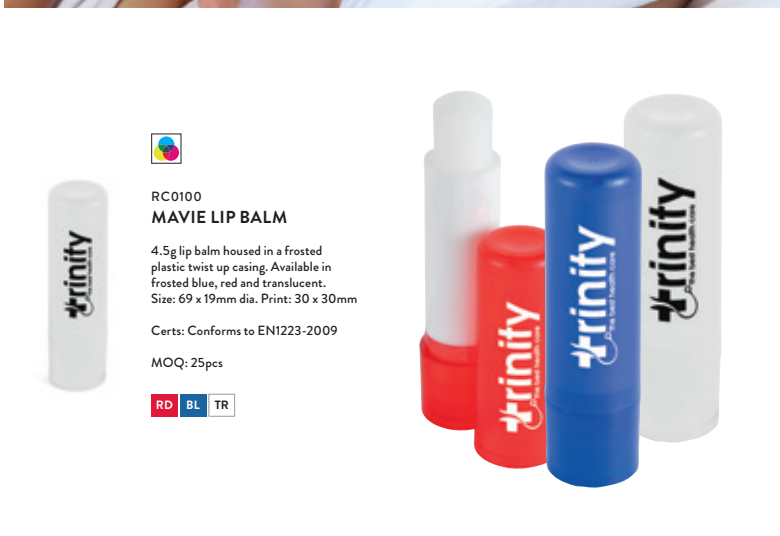

AA0131
EYE MASK

MOQ: 25pcs

RC0100
MAVIE LIP BALM

Certs: Conforms to EN1223-2009

MOQ: 25pcs